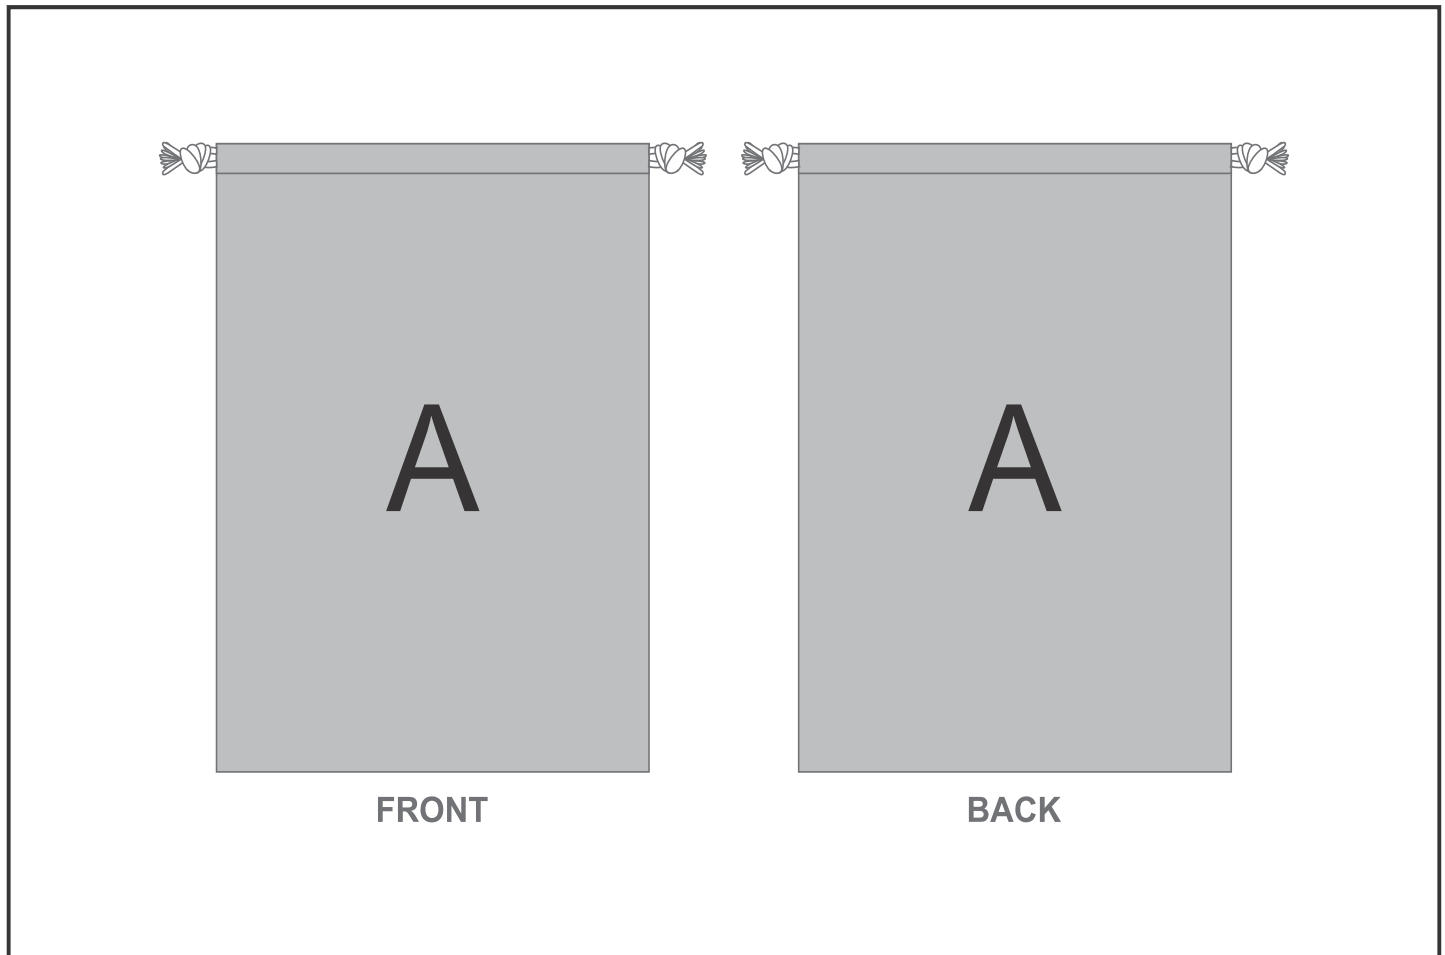

BC-HP-88-G

Hoppla Pacific Maxi Polyester Drawstring Pouch

Need to know:

- Includes 1-Position Sublimation (setup fees apply)
- Please Note: We cannot guarantee 100% logo Alignment on all Brandable Panels.

Branding Options:

Position	Branding Method (Branding Code)	No. of Colours	Dimension
A	Custom Sublimation A (CPSUB-A)	Full Colour	300mm wide x 780mm high